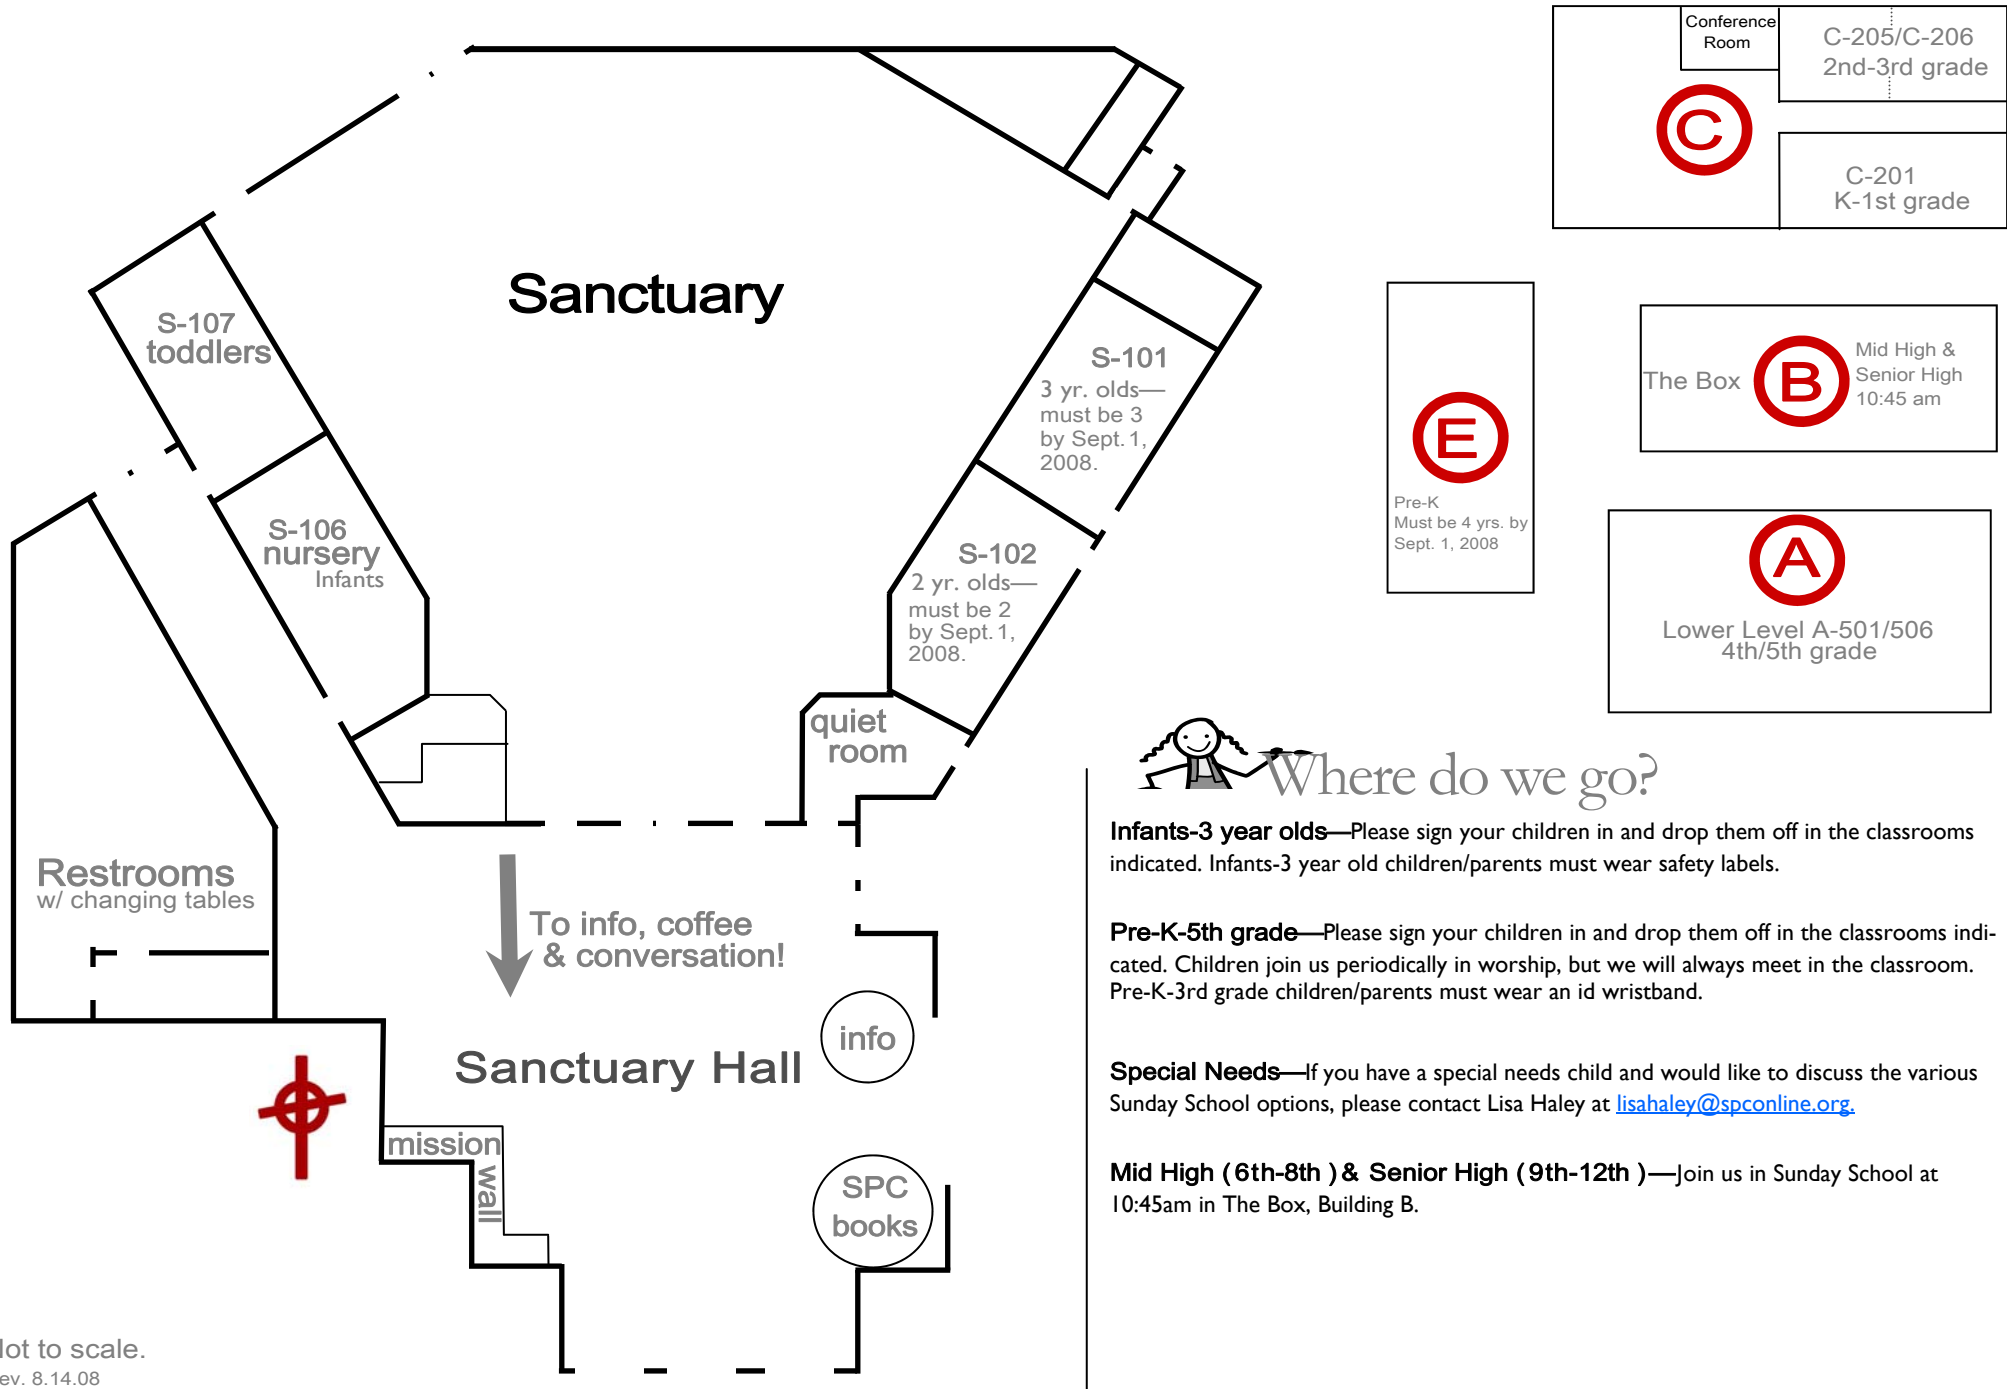

# Welcome to Sunday School @ SPC! Fall 2008/2009

Conference Room

C-205/C-206  
2nd-3rd grade

C-201  
K-1st grade

**E**

Pre-K  
Must be 4 yrs. by  
Sept. 1, 2008

The Box **B** Mid High & Senior High  
10:45 am

**A**

Lower Level A-501/506  
4th/5th grade

- Infants-3 year olds**—Please sign your children in and drop them off in the classrooms indicated. Infants-3 year old children/parents must wear safety labels.
- Pre-K-5th grade**—Please sign your children in and drop them off in the classrooms indicated. Children join us periodically in worship, but we will always meet in the classroom. Pre-K-3rd grade children/parents must wear an id wristband.
- Special Needs**—If you have a special needs child and would like to discuss the various Sunday School options, please contact Lisa Haley at [lisahaley@spconline.org](mailto:lisahaley@spconline.org).
- Mid High (6th-8th) & Senior High (9th-12th)**—Join us in Sunday School at 10:45am in The Box, Building B.