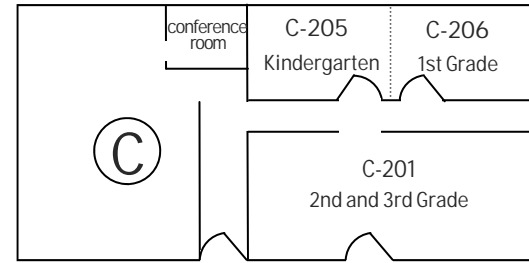

Welcome to the SPC Campus this Fall!

Sunday worship services at 9:00 and 10:30am

Where do we go?

9:00am Service

- Childcare for infants (Room S-106) and toddlers (S-107)
- Sunday School for preschool through 5th grade
 - Preschool:** 2 1/2-3 years old (2 by February 28, 2011) (S-102)
 - Preschool:** 3-4 years old (3 by August 31, 2011) (S-101)
 - Pre-Kindergarten:** 4-5 years old (4 by August 31, 2011) (Building E)
 - Kindergarten** (C-205)
 - 1st grade** (C-206)
 - 2nd and 3rd grade** (C-201)
 - 4th and 5th grade** (Building A)
- Mid High (6th-8th grade) Sunday School (Building B)

Sign-in Procedure

Check in at the Sanctuary Hall Children's Table First!

- Infant and toddler parents receive a number card that matches their child's name tag.
- Preschool through 5th grade parents receive a name tag for their child.
- Check Out: Parents will initial children out of their classrooms on a clipboard located near the classroom door at the end of the service.