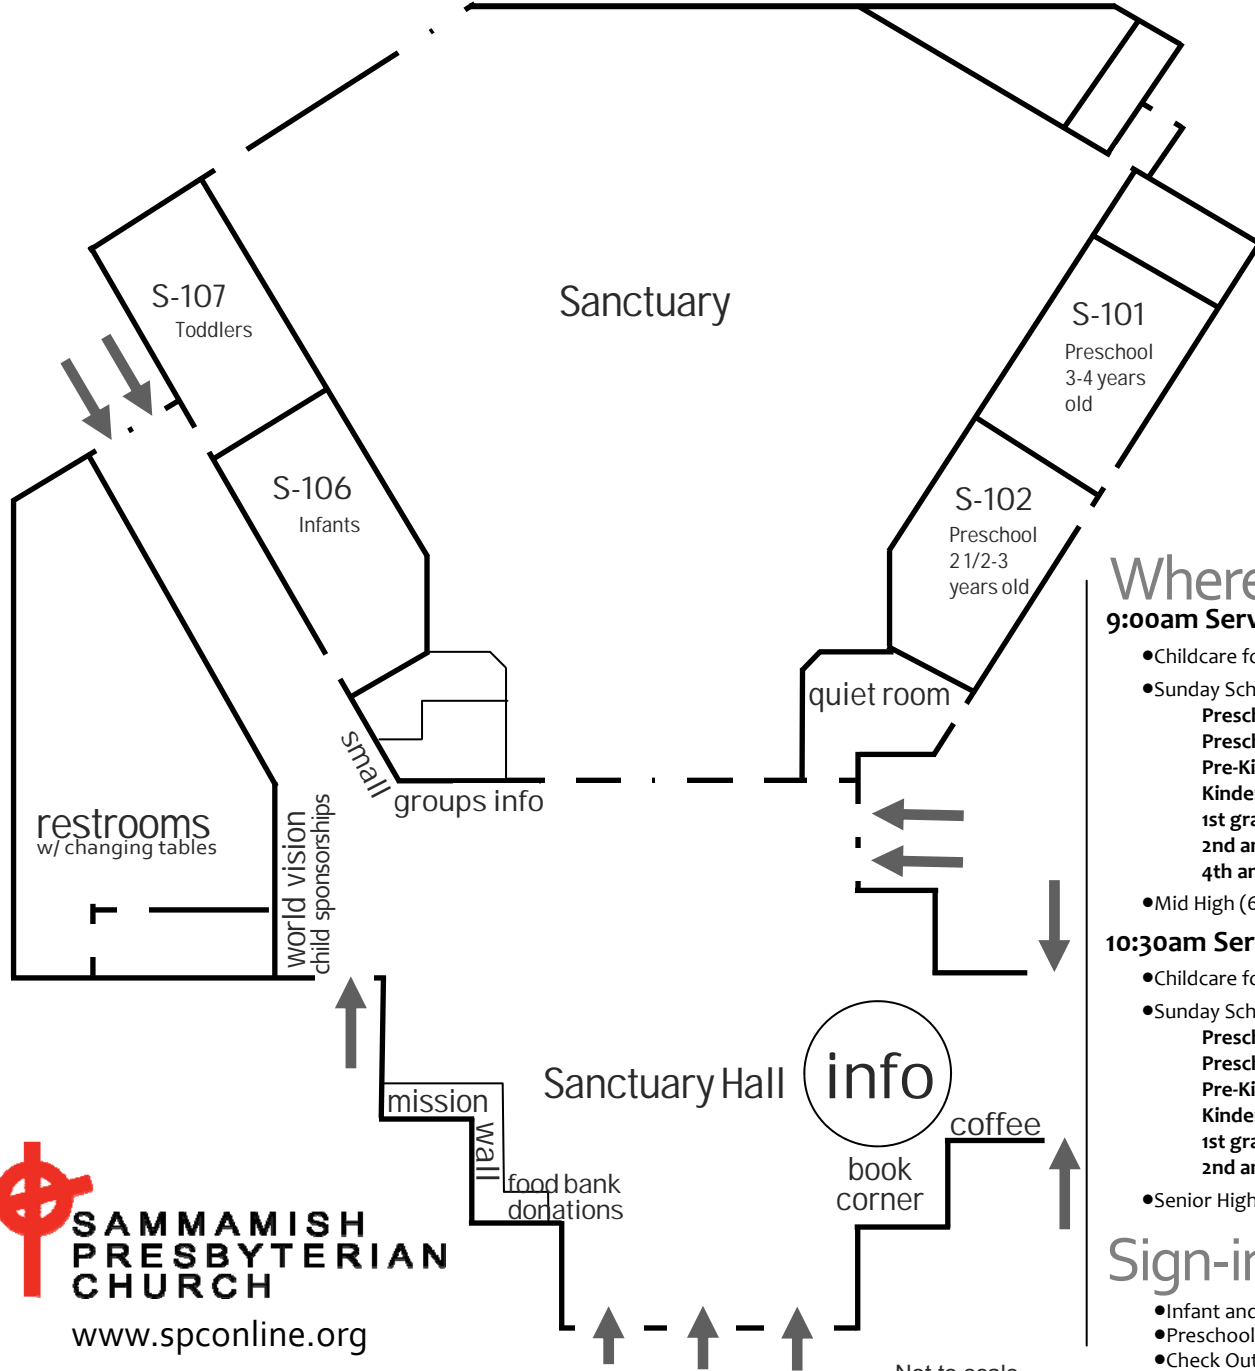

Welcome to the SPC Campus this Fall!

Sunday worship services at 9:00 and 10:30am

Where do we go?

9:00am Service

- Childcare for infants (Room S-106) and toddlers (S-107)
- Sunday School for preschool through 5th grade
 - Preschool:** 2 1/2-3 years old (2 by February 28, 2011) (S-102)
 - Preschool:** 3-4 years old (3 by August 31, 2011) (S-101)
 - Pre-Kindergarten:** 4-5 years old (4 by August 31, 2011) (Building E)
 - Kindergarten** (C-205)
 - 1st grade** (C-206)
 - 2nd and 3rd grade** (C-201)
 - 4th and 5th grade** (Building A)
- Mid High (6th-8th grade) Sunday School (Building B)

10:30am Service

- Childcare for infants (Room S-106) and toddlers (S-107)
- Sunday School for preschool through 3rd grade
 - Preschool:** 2 1/2-3 years old (2 by February 28, 2011) (S-102)
 - Preschool:** 3-4 years old (3 by August 31, 2011) (S-101)
 - Pre-Kindergarten:** 4-5 years old (4 by August 31, 2011) (Building E)
 - Kindergarten** (C-205)
 - 1st grade** (C-206)
 - 2nd and 3rd grade** (C-201)
- Senior High (9th-12th grade) Sunday School (Building B)

Sign-in Procedure

Check in at the Sanctuary Hall Children's Table First!

- Infant and toddler parents receive a number card that matches their child's name tag.
- Preschool through 5th grade parents receive a name tag for their child.
- Check Out: Parents will initial children out of their classrooms on a clipboard located near the classroom door at the end of the service.

Not to scale.